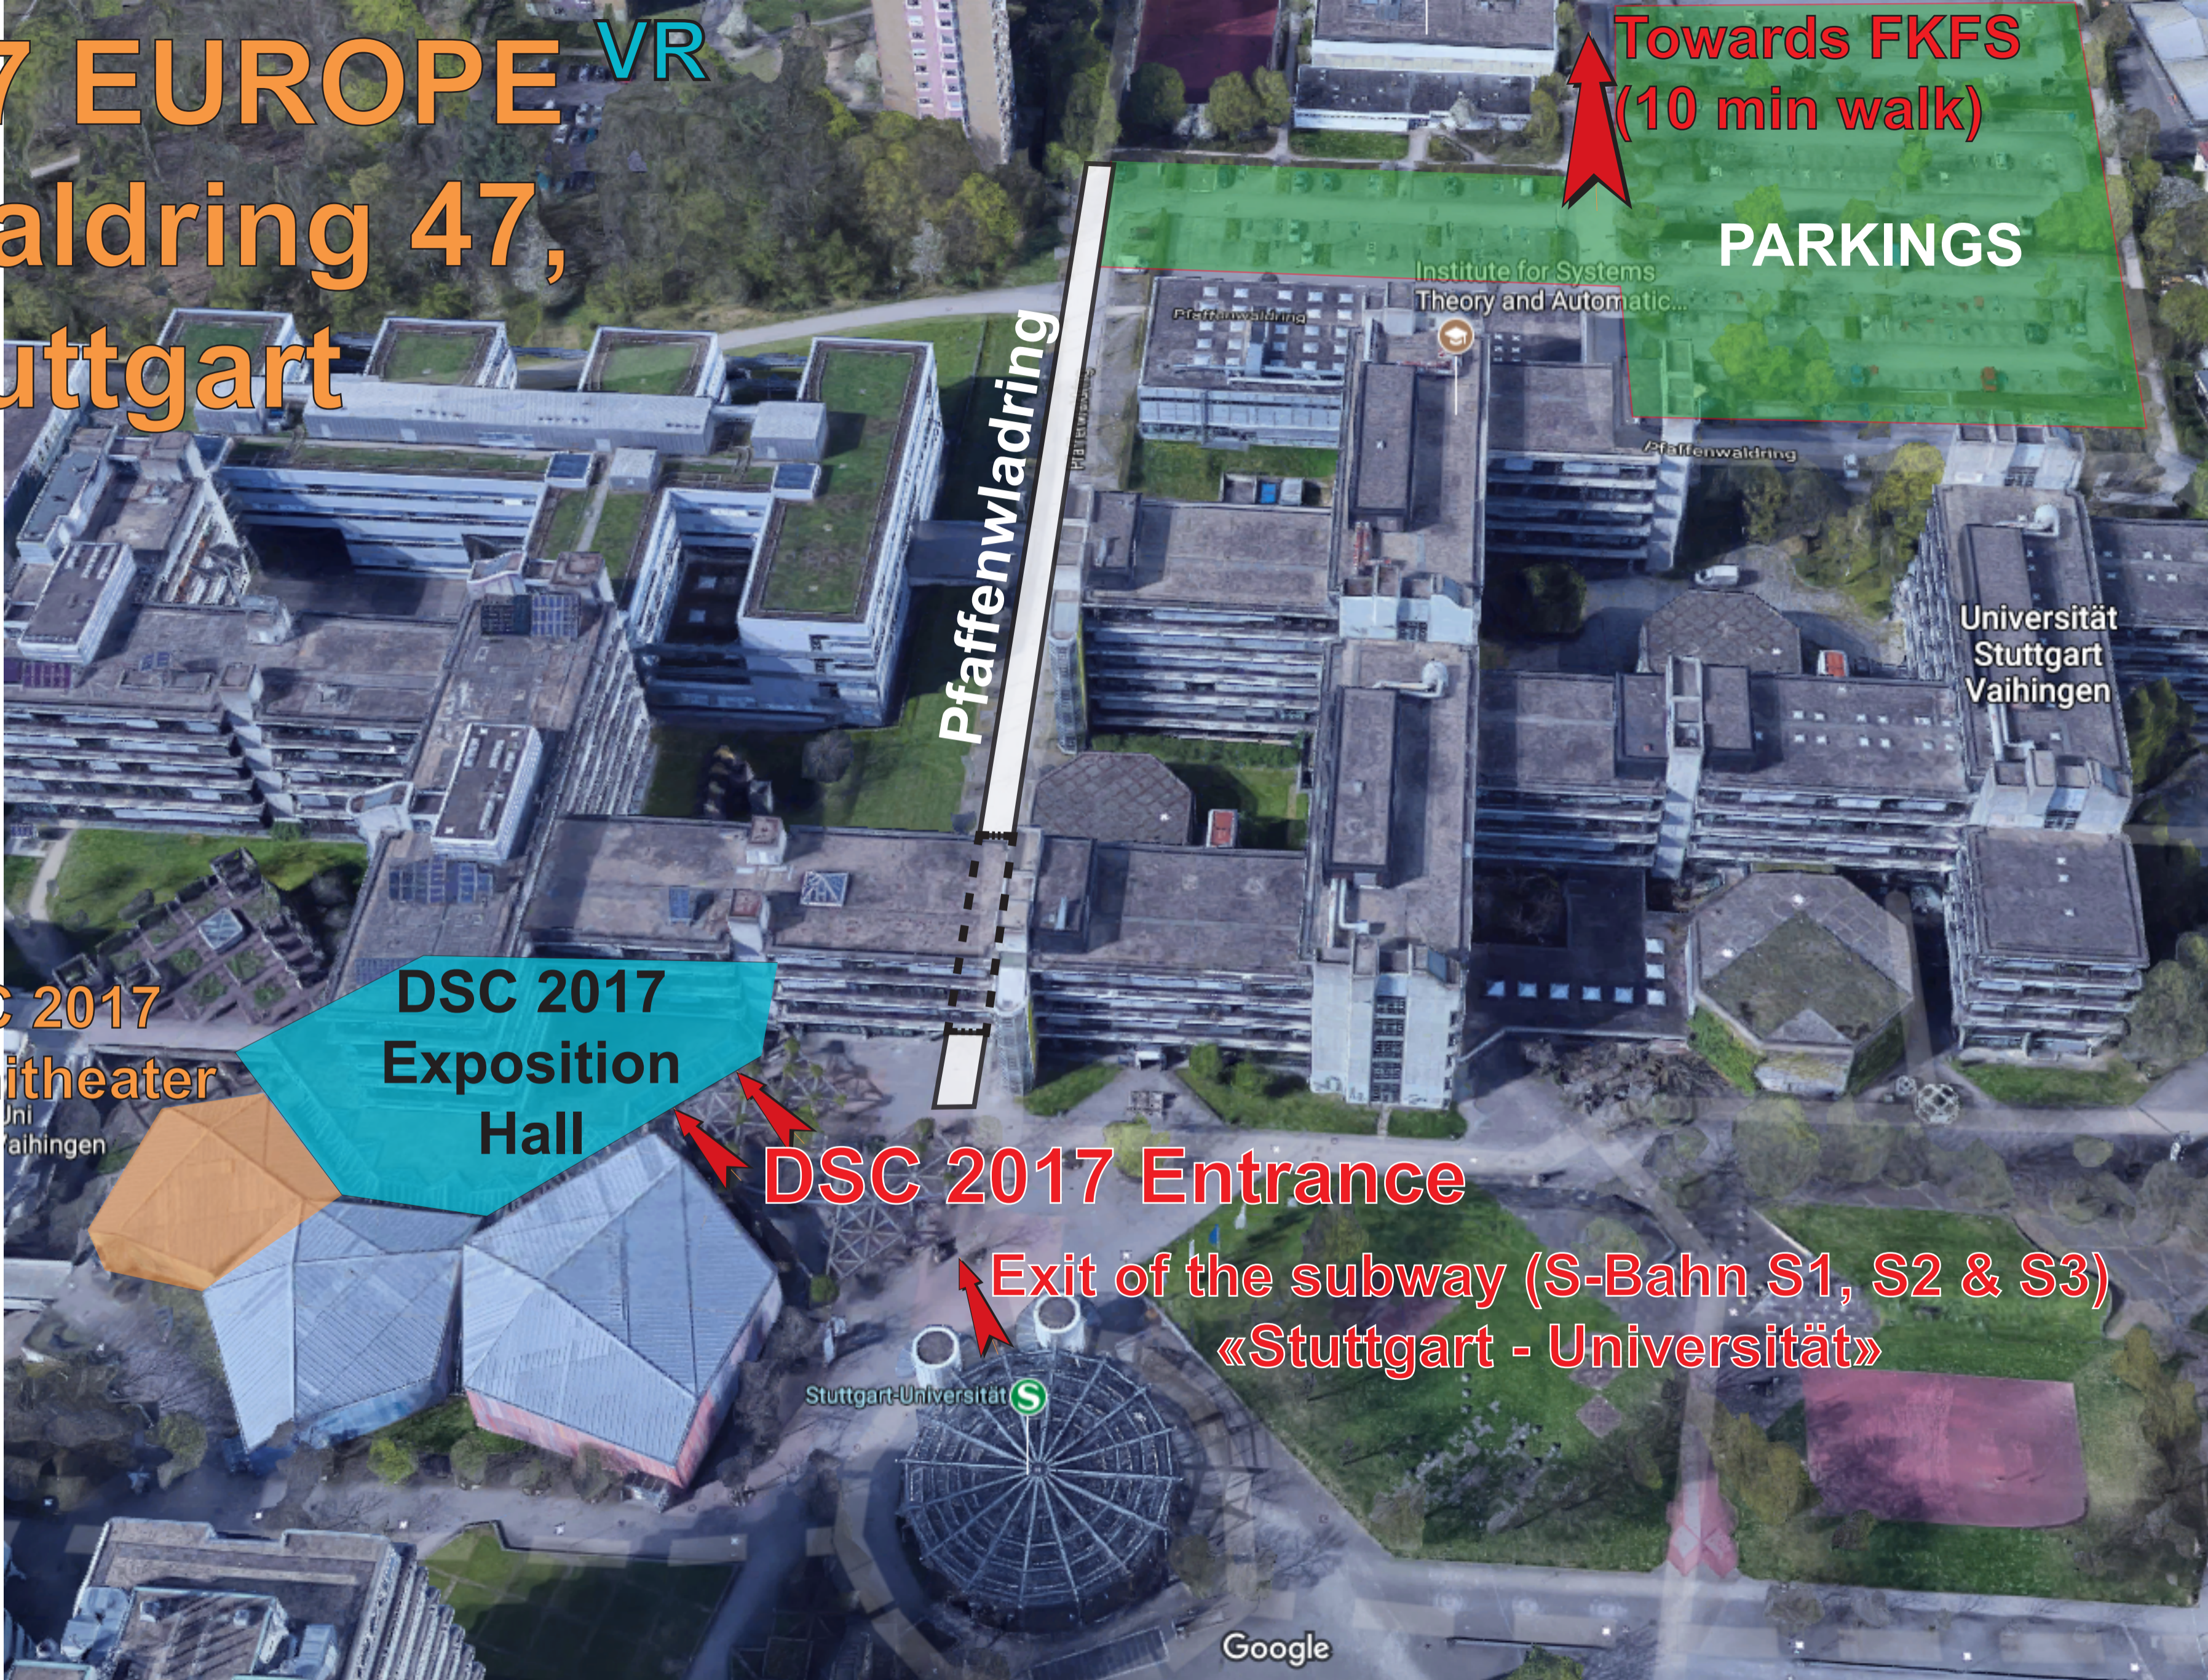

DSC 2017 EUROPE VR

Pfaffenwaldring 47,
70569 Stuttgart

Towards FKFS
(10 min walk)

PARKINGS

Pfaffenwaldring

Universität
Stuttgart
Vaihingen

DSC 2017
Amphitheater

DSC 2017
Exposition
Hall

DSC 2017 Entrance

Exit of the subway (S-Bahn S1, S2 & S3)
«Stuttgart - Universität»

Stuttgart-Universität S

Google